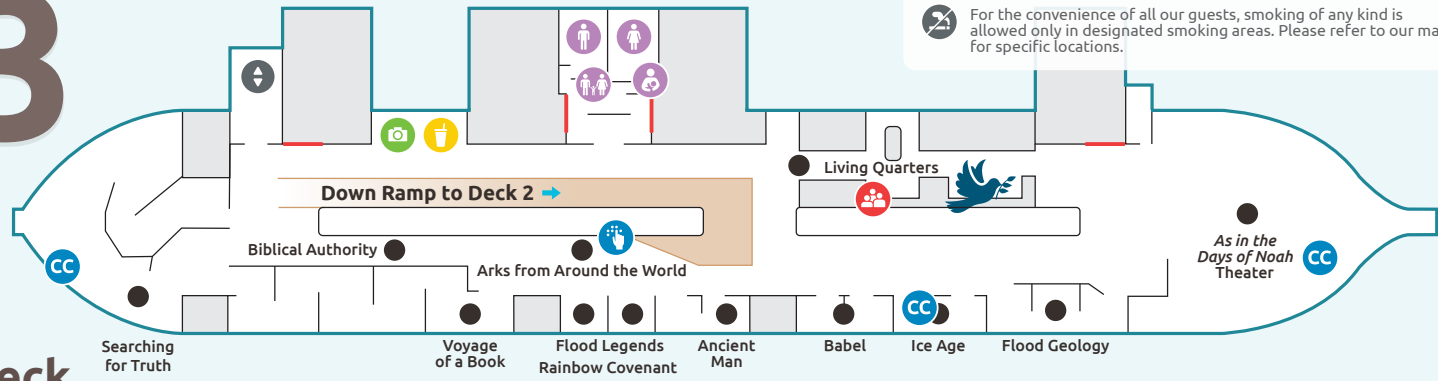

Deck 3

Photography, videotaping, or recording of any kind for commercial purposes is prohibited. In addition, live streaming or other recording of films or videos featured at the Ark Encounter for social media purposes or for other uses is prohibited due to copyright restrictions.

For the convenience of all our guests, smoking of any kind is allowed only in designated smoking areas. Please refer to our map for specific locations.

Deck 2

Deck 1

Ground Level

- Restrooms
- Family Restrooms
- Nursing Room
- Snacks and Drinks
- Elevators
- Gift Shop
- FotoFX!
- Public Safety
- Emergency Exits