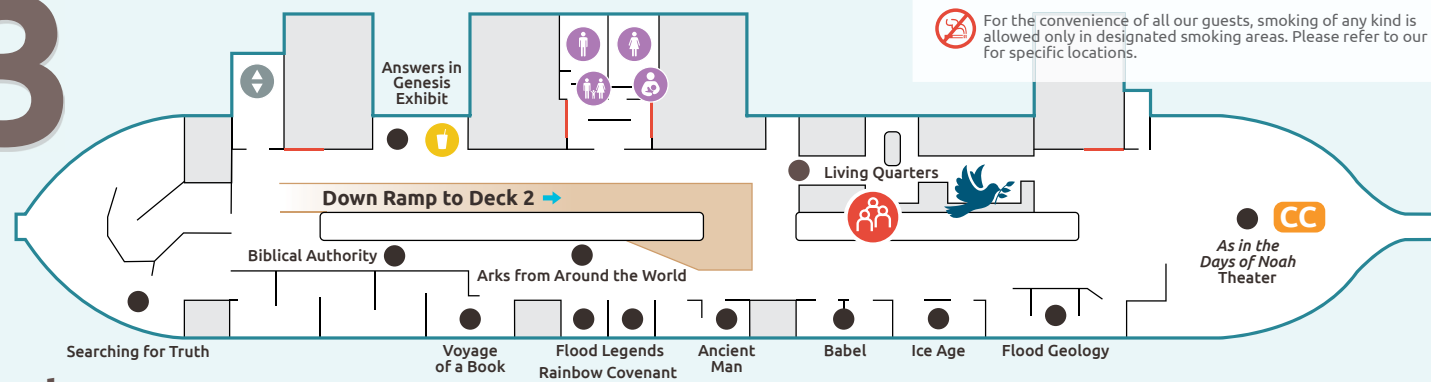

Deck 3

Photography, videotaping, or recording of any kind for commercial purposes is prohibited. In addition, live streaming or other recording of films or videos featured at the Ark Encounter for social media purposes or for other uses is prohibited due to copyright restrictions.

For the convenience of all our guests, smoking of any kind is allowed only in designated smoking areas. Please refer to our map for specific locations.

Deck 2

Deck 1

Ground Level

Scan this code to see a list of closed-captioned DVDs that are available online!